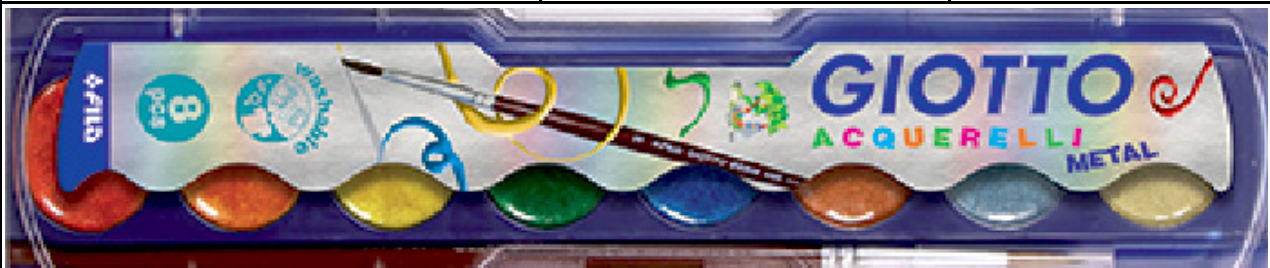

F.I.L.A. - Fabbrica Italiana Lapis e Affini S.p.A.

FEBRUARY 2015

TECHNICAL DATA SHEET OF GIOTTO AQUERELLI METAL

Product name

GIOTTO AQUERELLI METAL

Class of the product

WASHABLE 8 COLOUR BLOCKS PAINT

Composition

WATER, FILLERS, ADDITIVES, PIGMENTS

Block dimensions

21 mm x 27 mm

Colours

RED, ORANGE, YELLOW, GREEN, BLUE, COPPER, SILVER, GOLD

Terms of use

Use the brush to dilute the colour with water on paper or on cardboard